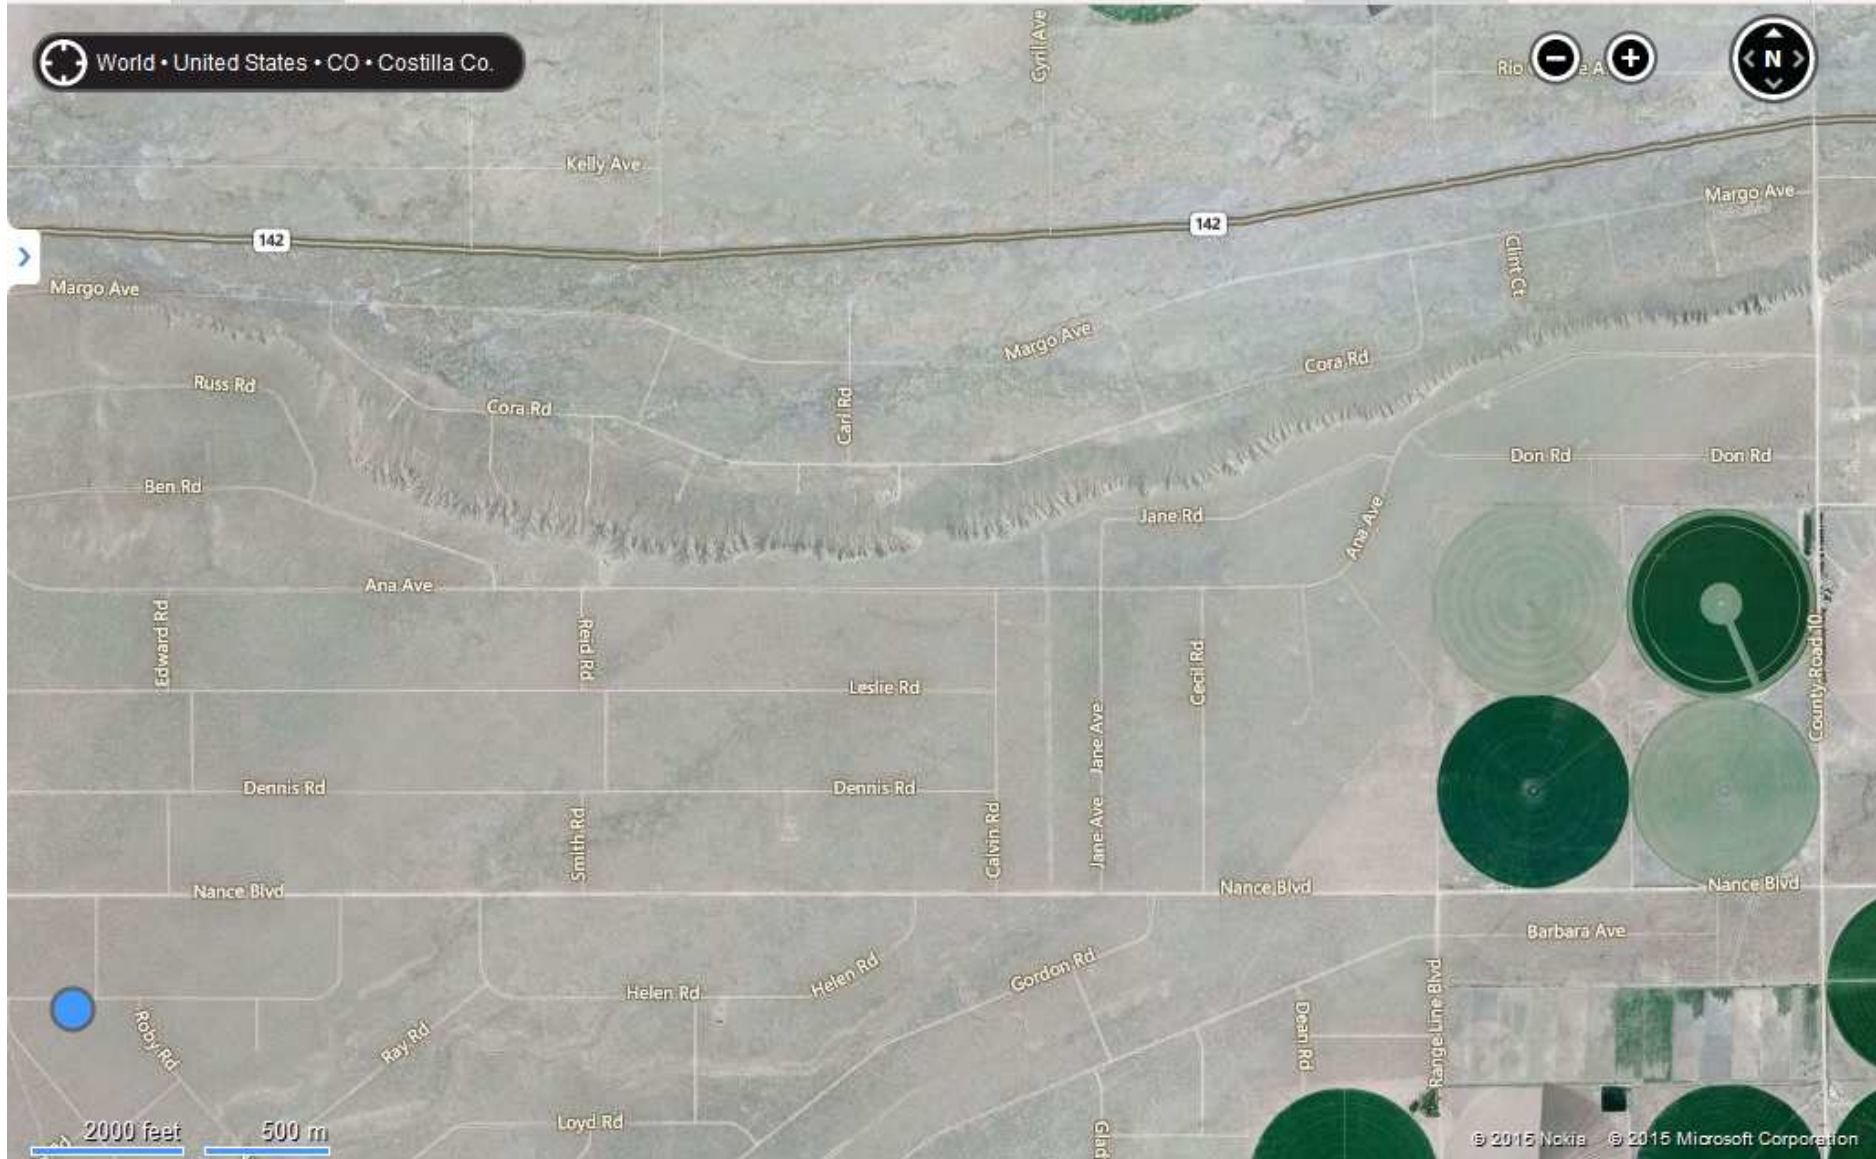

37.151424,-105.67646

Sign in
112

Road Aerial Traffic

Fullscreen Print Share

World • United States • CO • Costilla Co.

2500 feet 1 km

37.151424,-105.67646

Sign in
112

Road Aerial Traffic

Fullscreen Print Share

World • United States • CO • Costilla Co.

2500 feet 1 km

37.151424,-105.67646

Sign in
112

Road

Aerial

Traffic

Fullscreen

Print

Share

World • United States • CO • Costilla Co.

37.151424,-105.67646

Sign in 112

Road

Aerial

Traffic

Fullscreen

Print

Share

World • United States • CO • Costilla Co.