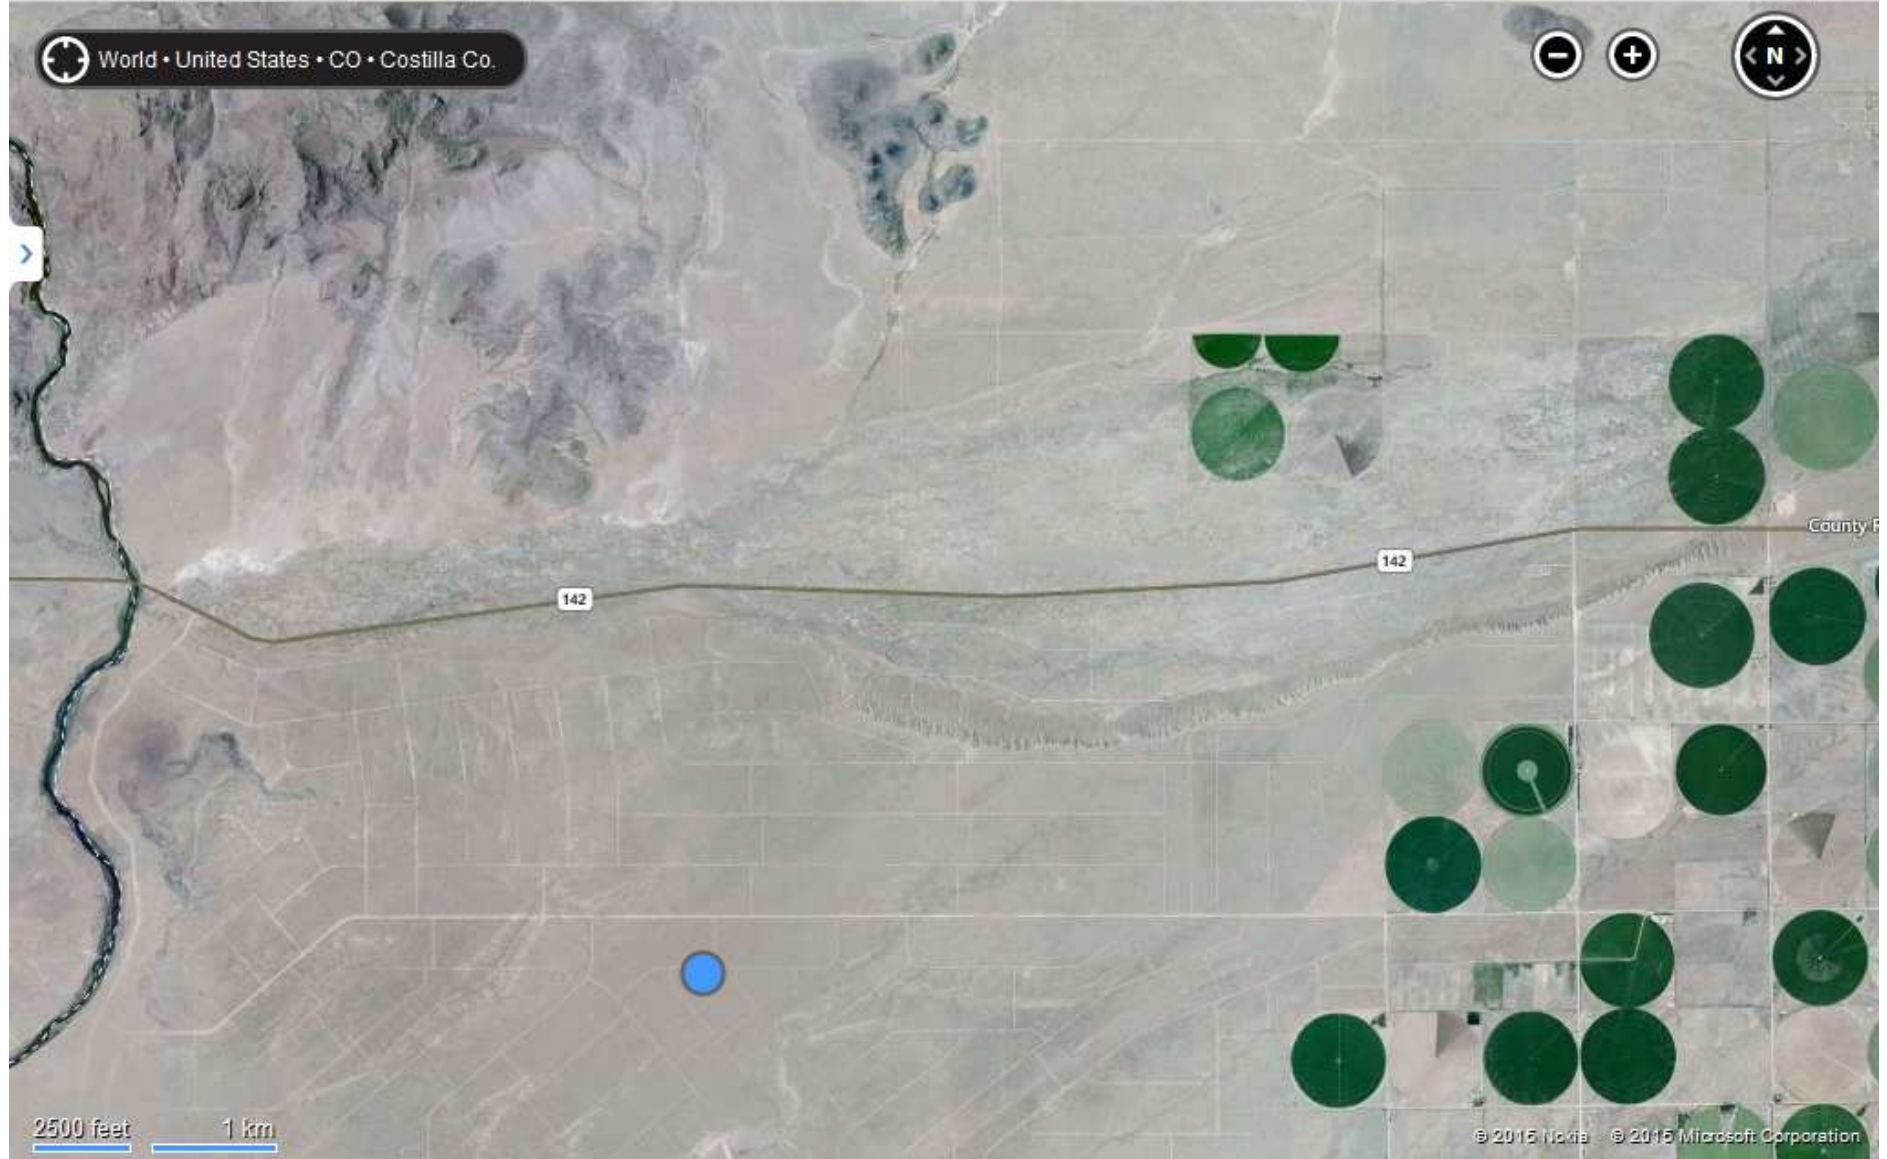

37.151424,-105.67646

Sign in
112

Road Aerial Traffic

Fullscreen Print Share

World • United States • CO • Costilla Co.

2500 feet 1 km

37.151424,-105.67646

Sign in
112

Road Aerial Traffic

Fullscreen Print Share

World • United States • CO • Costilla Co.

2500 feet 1 km

37.151424,-105.67646

Sign in
112

Road

Aerial

Traffic

Fullscreen

Print

Share

World • United States • CO • Costilla Co.

37.151424,-105.67646

Sign in 112

Road

Aerial

Traffic

Fullscreen

Print

Share

World • United States • CO • Costilla Co.